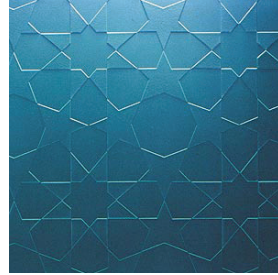

STANDARD DESIGNS

SS1 DEEP CARVED
MAX. WIDTH 3210mm

SS2 CARVED PATTERN
MAX. WIDTH 3210mm

SS3 CARVED ABSTRACT
MAX. WIDTH 3210mm

SS4 TONAL LAYERS
MAX. WIDTH 3210mm

SS5 CLEAR TEXT
MAX. WIDTH 3210mm

SS6 CARVED TEXT & ETCH
MAX. WIDTH 3210mm

SS7 CARVED TEXT
MAX. WIDTH 3210mm

SS8 ETCHED TEXT ON MIRROR
MAX. WIDTH 3210mm

SS9 DEEP BROMISH
MAX. WIDTH 3210mm

SS10 DEEP MOTTLED
MAX. WIDTH 3210mm

SS11 MOTTLED & ETCHED
MAX. WIDTH 3210mm

SS12 MOTTLED
MAX. WIDTH 3210mm

SS14 FLAT TONE
MAX. WIDTH 3210mm

SS15 HALF TONE
MAX. WIDTH 3210mm

SS16 FLAT TONE MIRROR
MAX. WIDTH 3210mm

Standard samples available. Bespoke patterns also available to order. Please call our Sales Team for further information.